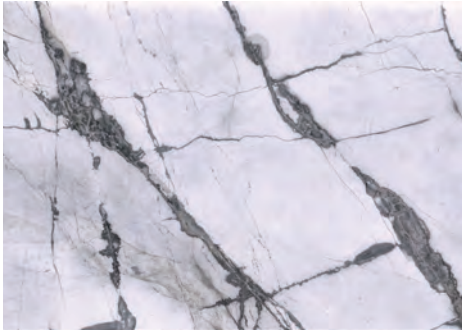

Nero Marquina

Crema Marfil

Emperador Light / Monaco Brown

Emperador Dark

GRANITE

Granite is an attractive and durable stone that has a medium to coarse grain. Our timeless range of Granites vary in colour from speckled lights to rich browns and midnight blacks. Granite is extremely versatile and has a variety of indoor or outdoor applications including bench tops, vanities, barbeque areas, flooring and walls.

Steel Grey

Black Pearl

Black Galaxy

Indian Jet Black

Spoilt for choice;
with a distinct collection of natural
stone across our Sydney, Melbourne
and Gold Coast warehouses

Bench top: Cosmic Black granite

Only the very best quarries from around the world are used, enabling WK to offer you a superior quality product.

Bench top: Statuario honed marble

LIMESTONE

Limestone is characterised by its beautiful texture and elegant appearance. It is perfect for low traffic areas such as vanities, bath surrounds, cladding and wall features.

Iceberg

Desert Rose

Grey Serpergiante

Pietra Grey

QUARTZITE

Quartzite is increasing in popularity due to its sophisticated look, natural strength and low maintenance, making it ideal for bench tops, table tops and wall features.