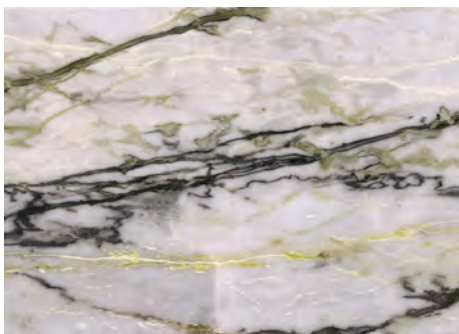

We also supply the popular Quantum Quartz engineered stone and Quantum Six+ porcelain sheets which can be mixed and matched to create your dream kitchen or bathroom.

MARBLE

Marble is characterised by its unique veins and swirls. Our range of Marble will add an element of sophistication and elegance to your home. Marble is used extensively for flooring, walls, bench tops, splashbacks and vanities. Marble is more delicate than other stones but when cared for correctly will provide you with lasting beauty.

Carrara C

Calacutta Oro

Arabescato

Statuario

Irish Calacutta

New York

Super White

Fior Di Bosco

Nero Marquina

Crema Marfil

Emperador Light / Monaco Brown

Emperador Dark

GRANITE

Granite is an attractive and durable stone that has a medium to coarse grain. Our timeless range of Granites vary in colour from speckled lights to rich browns and midnight blacks. Granite is extremely versatile and has a variety of indoor or outdoor applications including bench tops, vanities, barbeque areas, flooring and walls.

Steel Grey

Black Pearl

Black Galaxy

Indian Jet Black

Spoilt for choice;
with a distinct collection of natural
stone across our Sydney, Melbourne
and Gold Coast warehouses

Bench top: Cosmic Black granite

Only the very best quarries from around the world are used, enabling WK to offer you a superior quality product.