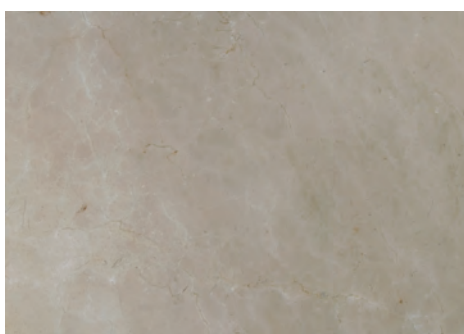

Nero Marquina

Crema Marfil

Emperador Light / Monaco Brown

Emperador Dark

GRANITE

Granite is an attractive and durable stone that has a medium to coarse grain. Our timeless range of Granites vary in colour from speckled lights to rich browns and midnight blacks. Granite is extremely versatile and has a variety of indoor or outdoor applications including bench tops, vanities, barbeque areas, flooring and walls.