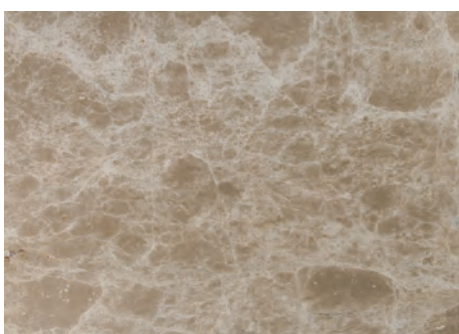

Carrara C

Calacutta Oro

Arabescato

Statuario

Irish Calacutta

New York

Super White

Fior Di Bosco

Nero Marquina

Crema Marfil

Emperador Light / Monaco Brown

Emperador Dark

GRANITE

Granite is an attractive and durable stone that has a medium to coarse grain. Our timeless range of Granites vary in colour from speckled lights to rich browns and midnight blacks. Granite is extremely versatile and has a variety of indoor or outdoor applications including bench tops, vanities, barbeque areas, flooring and walls.

Steel Grey

Black Pearl

Black Galaxy

Indian Jet Black

Spoilt for choice;
with a distinct collection of natural
stone across our Sydney, Melbourne
and Gold Coast warehouses

Bench top: Cosmic Black granite

Only the very best quarries from around the world are used, enabling WK to offer you a superior quality product.