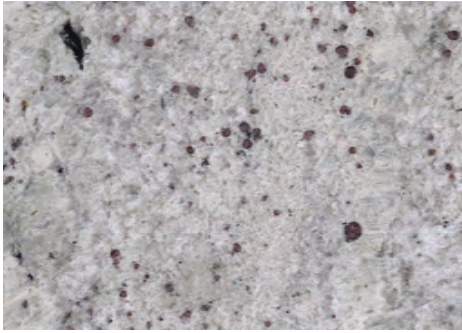

Nero Marquina

Crema Marfil

Emperador Light / Monaco Brown

Emperador Dark

GRANITE

Granite is an attractive and durable stone that has a medium to coarse grain. Our timeless range of Granites vary in colour from speckled lights to rich browns and midnight blacks. Granite is extremely versatile and has a variety of indoor or outdoor applications including bench tops, vanities, barbeque areas, flooring and walls.

Colonial White

Paradiso

Antique Brown

Blue Pearl GT

Emerald Pearl

Verde Fashion

Cosmic Black

Forest Black

Steel Grey

Black Pearl

Black Galaxy

Indian Jet Black

Spoilt for choice;
with a distinct collection of natural
stone across our Sydney, Melbourne
and Gold Coast warehouses

Bench top: Cosmic Black granite

Only the very best quarries from around the world are used, enabling WK to offer you a superior quality product.