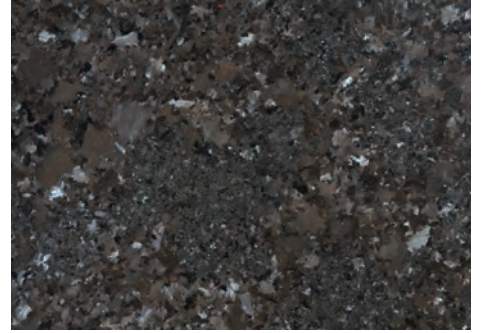

Antique Brown