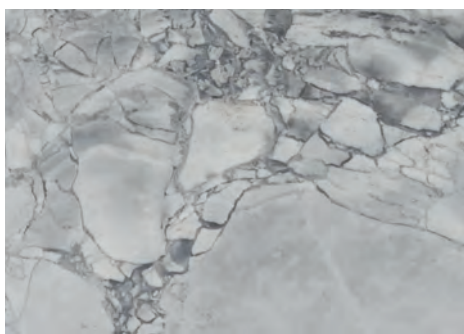

Carrara C

Calacutta Oro

Arabescato

Statuario

Irish Calacutta

New York

Super White

Fior Di Bosco

Nero Marquina

Crema Marfil

Emperador Light / Monaco Brown

Emperador Dark

GRANITE

Granite is an attractive and durable stone that has a medium to coarse grain. Our timeless range of Granites vary in colour from speckled lights to rich browns and midnight blacks. Granite is extremely versatile and has a variety of indoor or outdoor applications including bench tops, vanities, barbeque areas, flooring and walls.

Steel Grey

Black Pearl

Black Galaxy

Indian Jet Black

Spoilt for choice;
with a distinct collection of natural
stone across our Sydney, Melbourne
and Gold Coast warehouses

Bench top: Cosmic Black granite

Only the very best quarries from around the world are used, enabling WK to offer you a superior quality product.