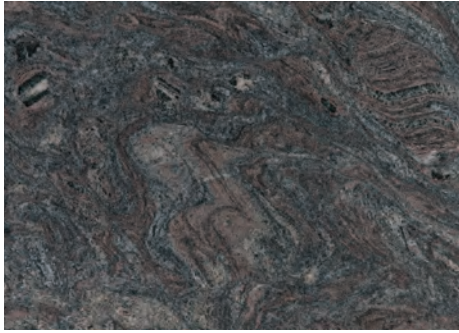

Nero Marquina

Crema Marfil

Emperador Light / Monaco Brown

Emperador Dark

GRANITE

Granite is an attractive and durable stone that has a medium to coarse grain. Our timeless range of Granites vary in colour from speckled lights to rich browns and midnight blacks. Granite is extremely versatile and has a variety of indoor or outdoor applications including bench tops, vanities, barbeque areas, flooring and walls.

Colonial White

Paradiso

Antique Brown

Blue Pearl GT

Emerald Pearl

Verde Fashion

Cosmic Black

Forest Black

Steel Grey

Black Pearl

Black Galaxy

Indian Jet Black

Spoilt for choice;
with a distinct collection of natural
stone across our Sydney, Melbourne
and Gold Coast warehouses

Bench top: Cosmic Black granite

Only the very best quarries from around the world are used, enabling WK to offer you a superior quality product.