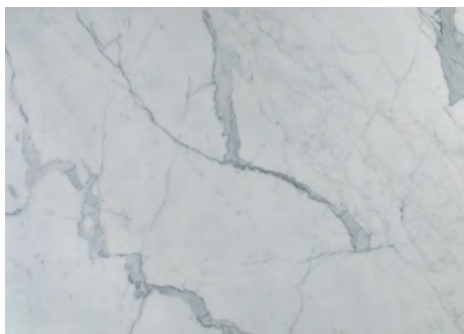

MARBLE

Marble is characterised by its unique veins and swirls. Our range of Marble will add an element of sophistication and elegance to your home. Marble is used extensively for flooring, walls, bench tops, splashbacks and vanities. Marble is more delicate than other stones but when cared for correctly will provide you with lasting beauty.

Statuario