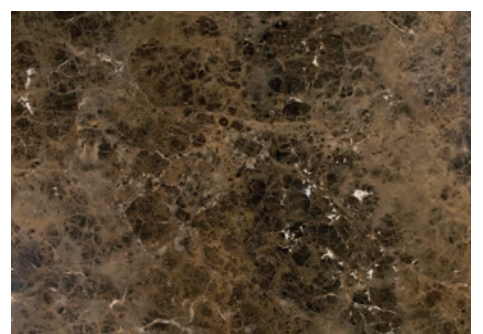

Carrara C

Calacutta Oro

Arabescato

Statuario

Irish Calacutta

New York

Super White

Fior Di Bosco

Nero Marquina

Crema Marfil

Emperador Light / Monaco Brown

Emperador Dark

GRANITE

Granite is an attractive and durable stone that has a medium to coarse grain. Our timeless range of Granites vary in colour from speckled lights to rich browns and midnight blacks. Granite is extremely versatile and has a variety of indoor or outdoor applications including bench tops, vanities, barbeque areas, flooring and walls.

Steel Grey

Black Pearl

Black Galaxy

Indian Jet Black

Spoilt for choice;
with a distinct collection of natural
stone across our Sydney, Melbourne
and Gold Coast warehouses

Bench top: Cosmic Black granite

Only the very best quarries from around the world are used, enabling WK to offer you a superior quality product.