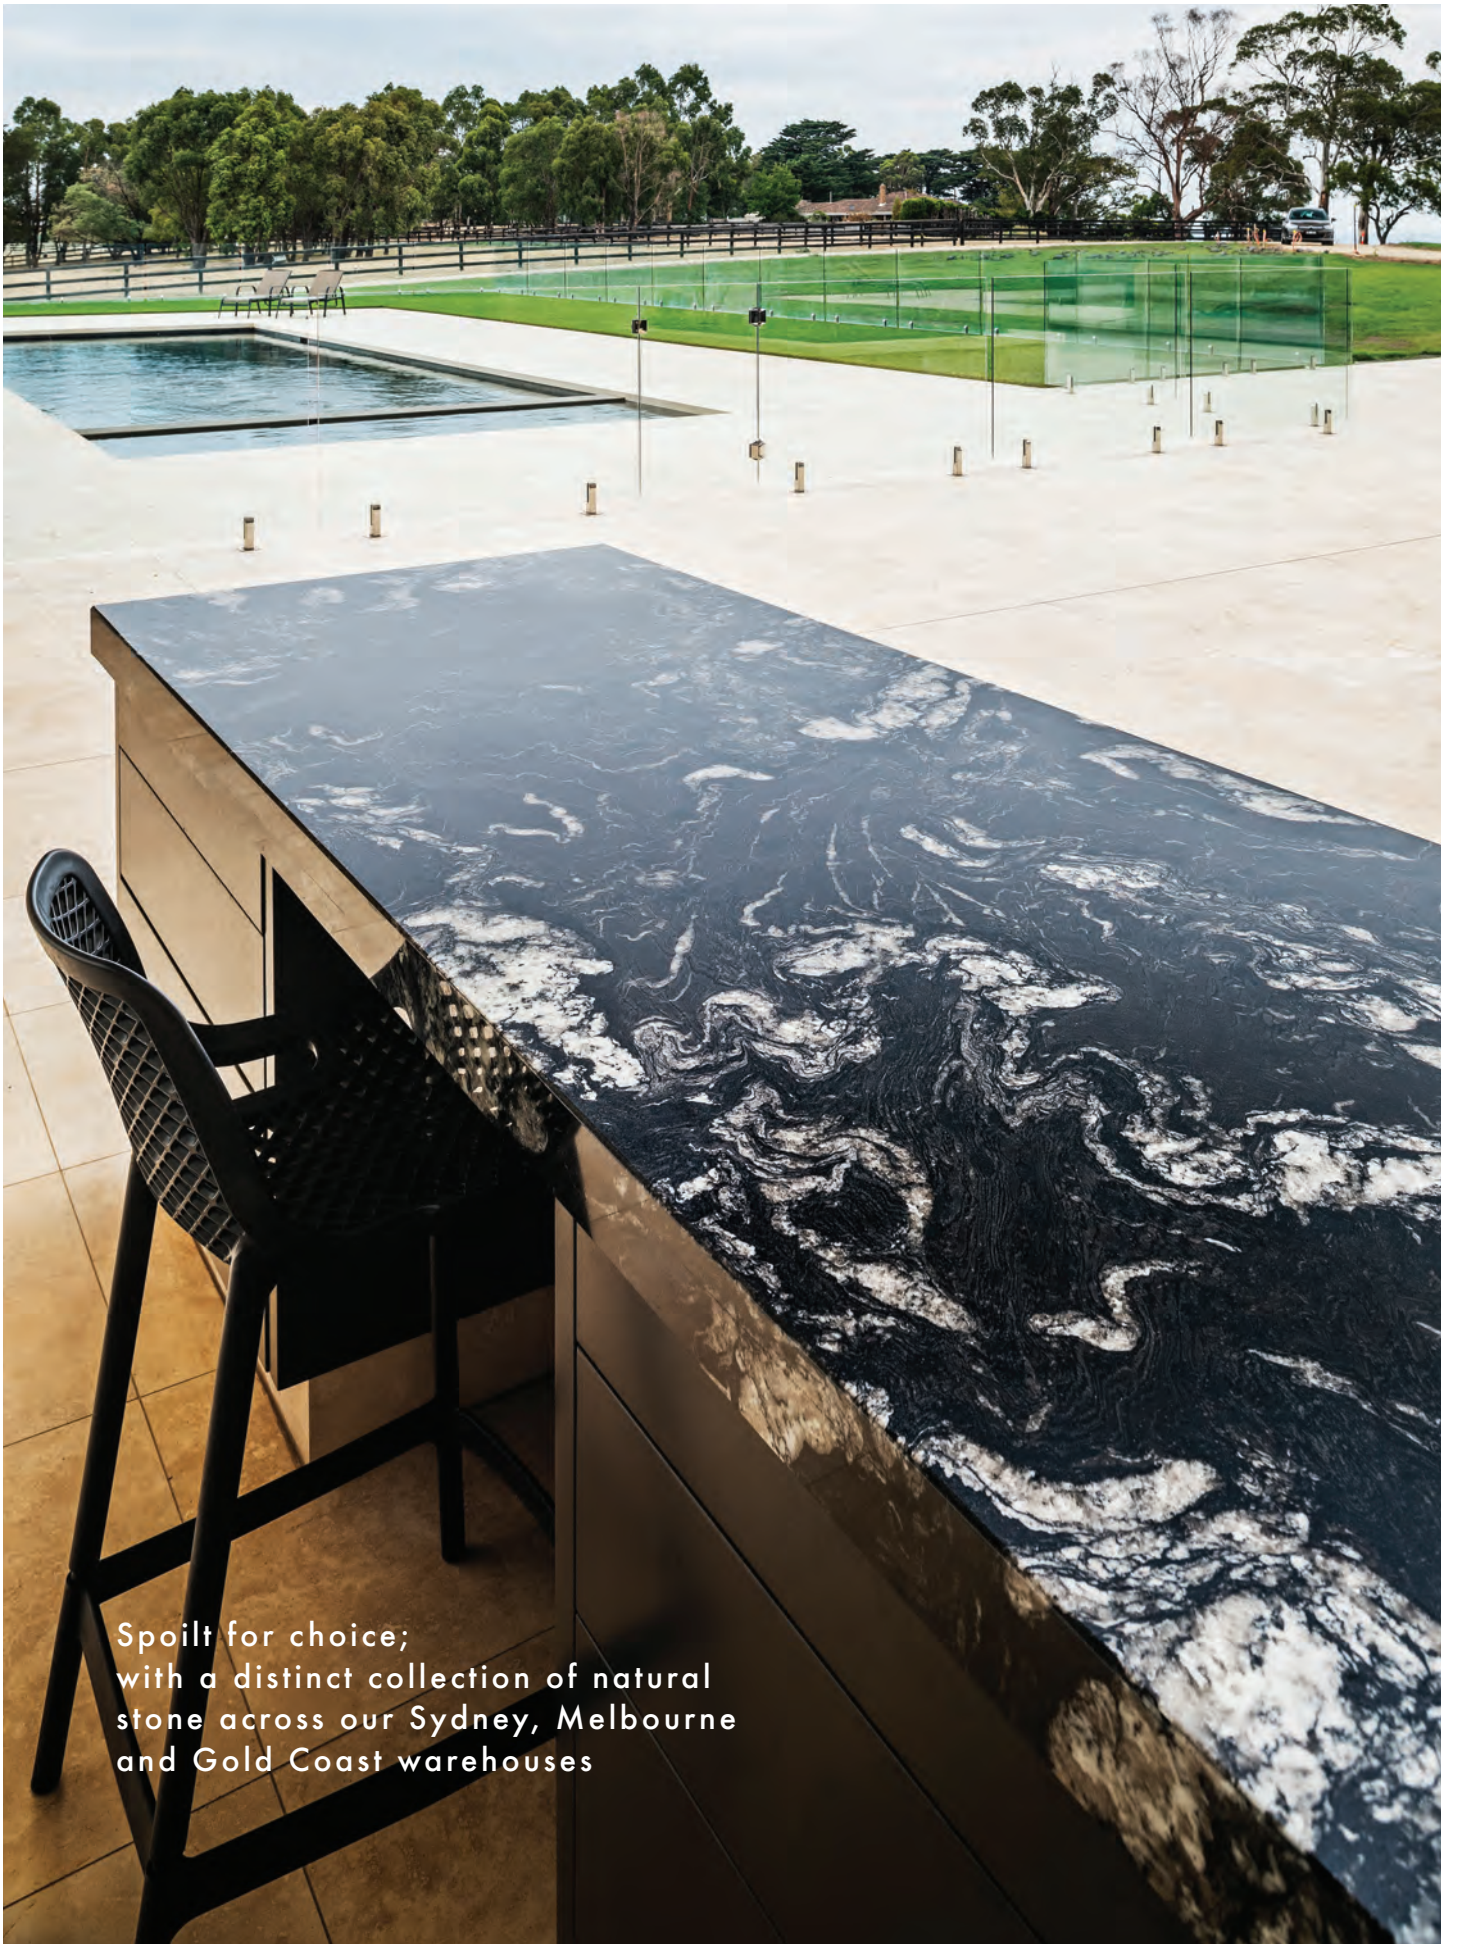

Steel Grey

Black Pearl

Black Galaxy

Indian Jet Black

Spoilt for choice;
with a distinct collection of natural
stone across our Sydney, Melbourne
and Gold Coast warehouses

Bench top: Cosmic Black granite

Only the very best quarries from around the world are used, enabling WK to offer you a superior quality product.

Bench top: Statuario honed marble

LIMESTONE

Limestone is characterised by its beautiful texture and elegant appearance. It is perfect for low traffic areas such as vanities, bath surrounds, cladding and wall features.

White Macaubas

Sea Pearl

Capolavoro

Infinity

TRAVERTINE

Travertine offers a timeless look and features warm earthy tones. Suitable for indoor and outdoor applications such as vanities, staircases, floors and walls.