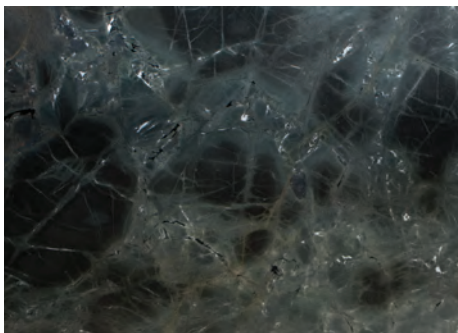

Steel Grey

Black Pearl

Black Galaxy

Indian Jet Black

Spoilt for choice;
with a distinct collection of natural
stone across our Sydney, Melbourne
and Gold Coast warehouses

Bench top: Cosmic Black granite

Only the very best quarries from around the world are used, enabling WK to offer you a superior quality product.

Bench top: Statuario honed marble

LIMESTONE

Limestone is characterised by its beautiful texture and elegant appearance. It is perfect for low traffic areas such as vanities, bath surrounds, cladding and wall features.

Iceberg

Desert Rose

Grey Serpergiante

Pietra Grey

QUARTZITE

Quartzite is increasing in popularity due to its sophisticated look, natural strength and low maintenance, making it ideal for bench tops, table tops and wall features.

White Macaubas

Sea Pearl

Capolavoro

Infinity

TRAVERTINE

Travertine offers a timeless look and features warm earthy tones. Suitable for indoor and outdoor applications such as vanities, staircases, floors and walls.